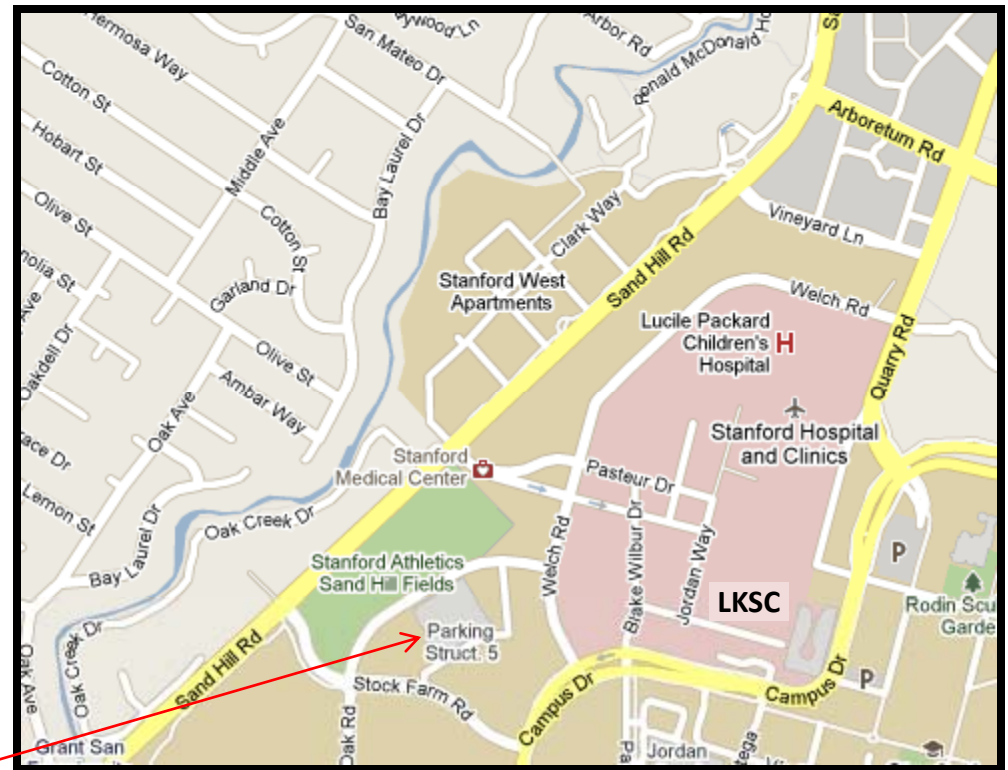

Highway 280 North or South

- Take the Sand Hill Road exit, head east
- Turn right on Stock Farm Road
- Go past Oak Road
- Make the next left-hand turn (see photo)
- Follow directions for “all” below

From Bayshore US Highway 101 North or South

- Take the Embarcadero Road/West exit
- Follow Embarcadero Road for about two miles
- Cross El Camino Real, after which the road becomes Galvez Street
- Turn right at Arboretum Road
- Turn left on Sand Hill Road
- Turn left on Stock Farm Road
- Make the next left-hand turn (see photo)
- Follow directions for “all” below

All

- Stay to the right.
- Turn left into the **second** parking structure entrance.
- Drive all up to the roof of the parking structure where Event parking is
- Find the parking attendant
- Correctly scratch the permit and place it on your dashboard

Parking

Turn left here